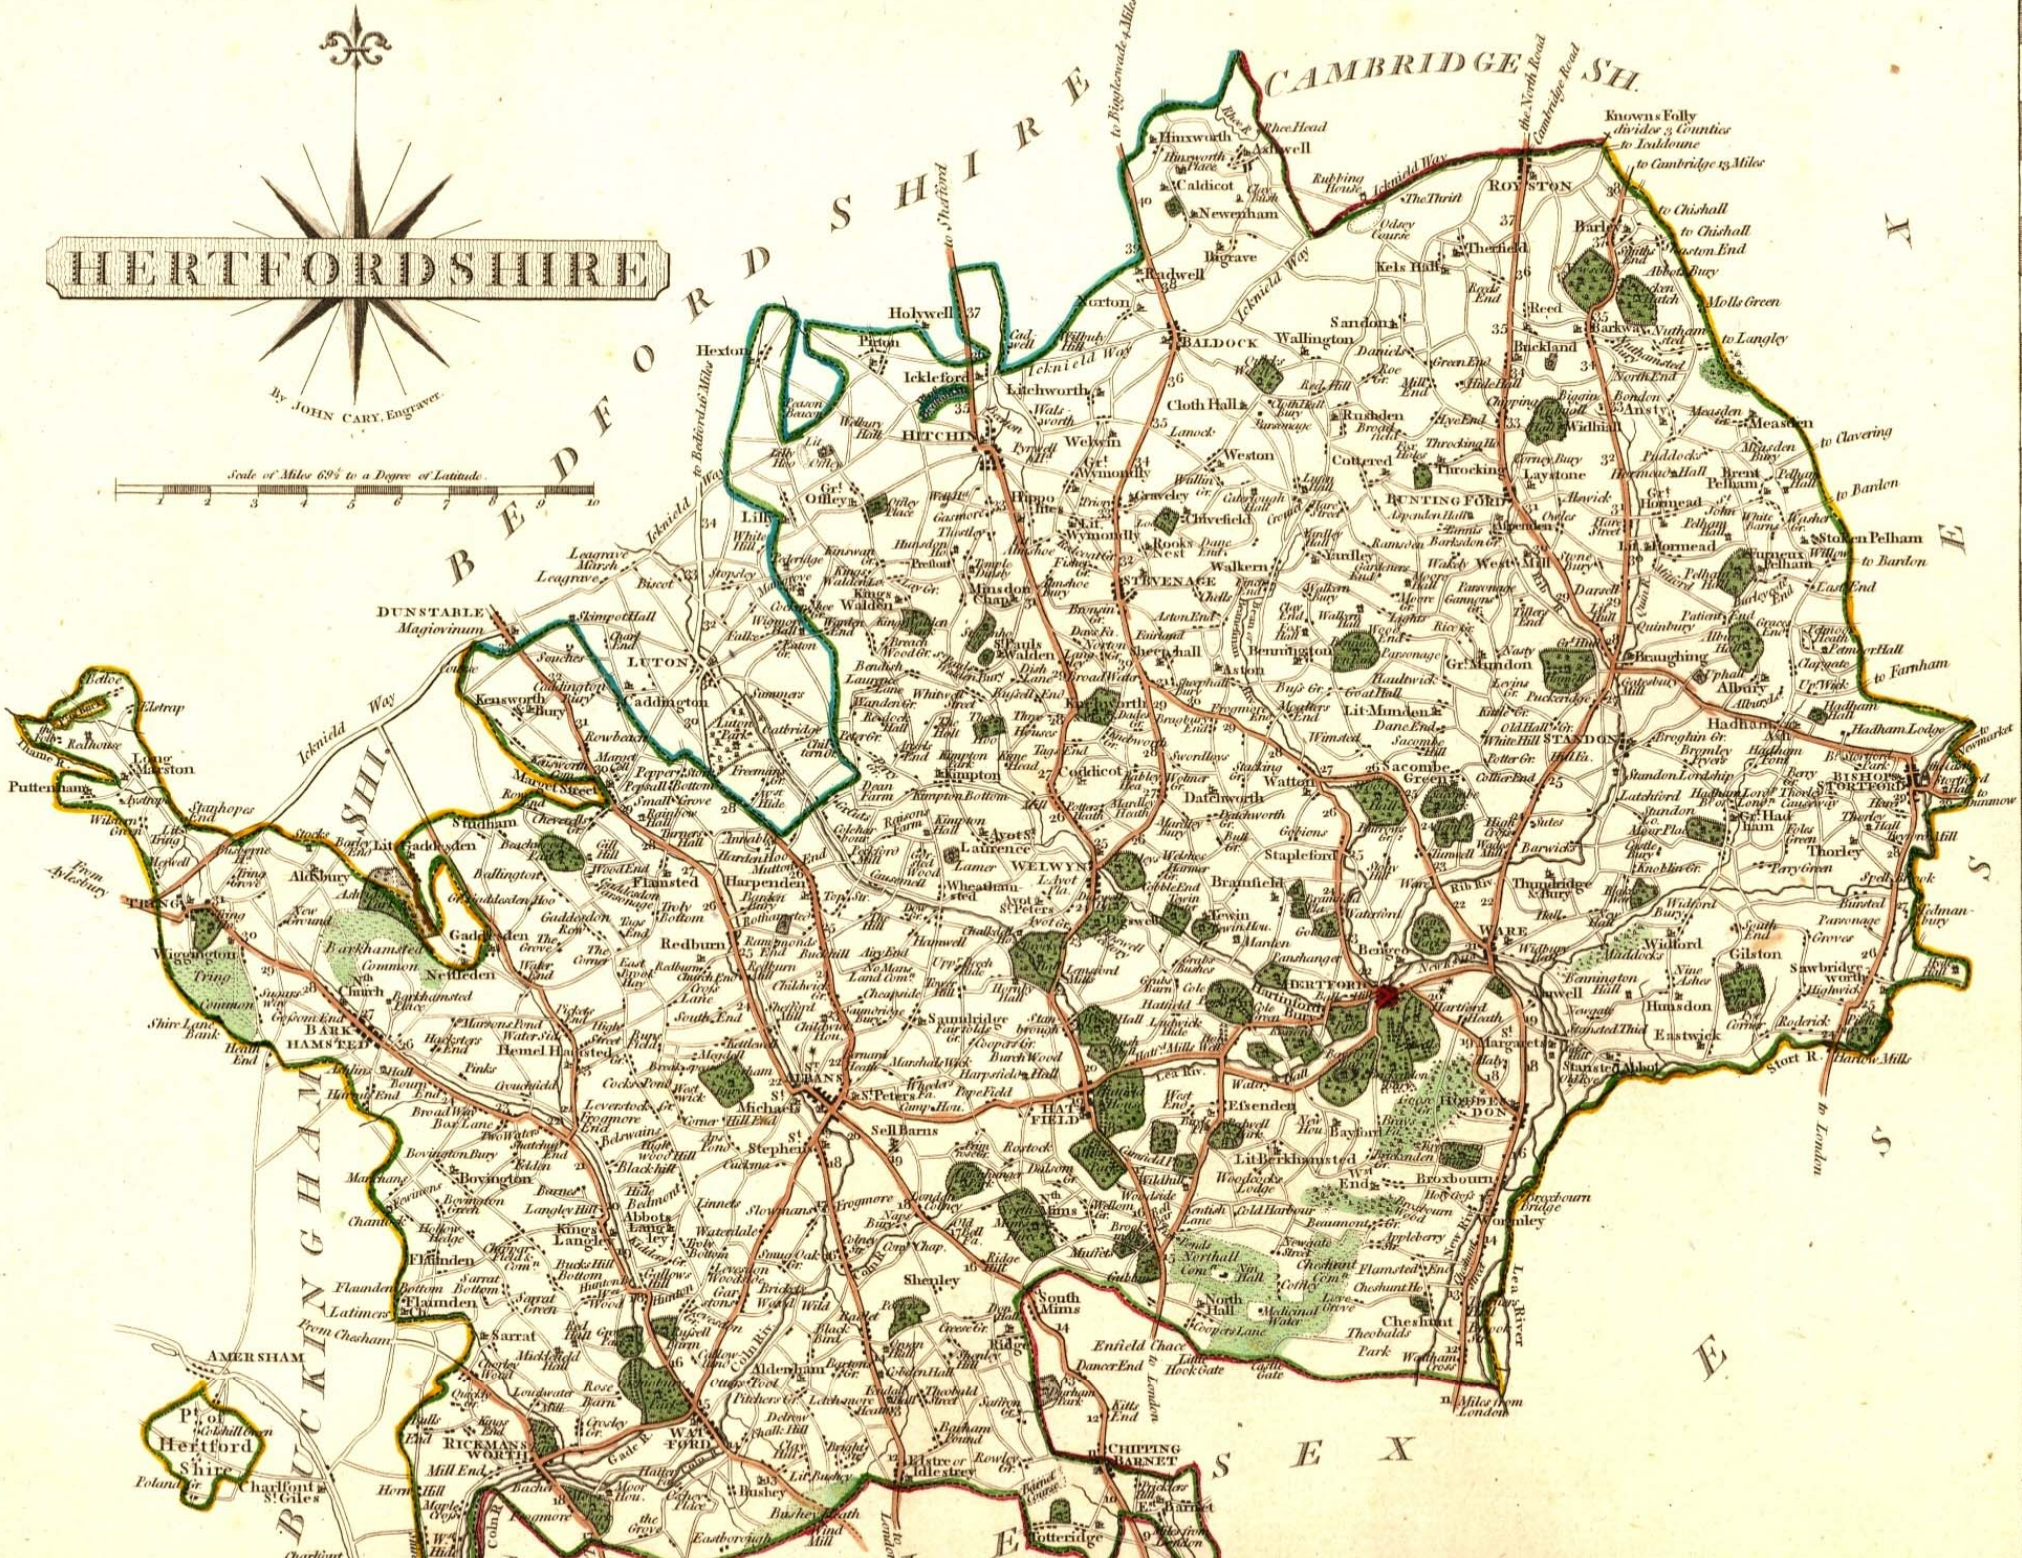

# HERTFORDSHIRE

Scale of Miles 69 1/2 to a Degree of Latitude.

L.I.P.

L.I.P.

55

55

50

50